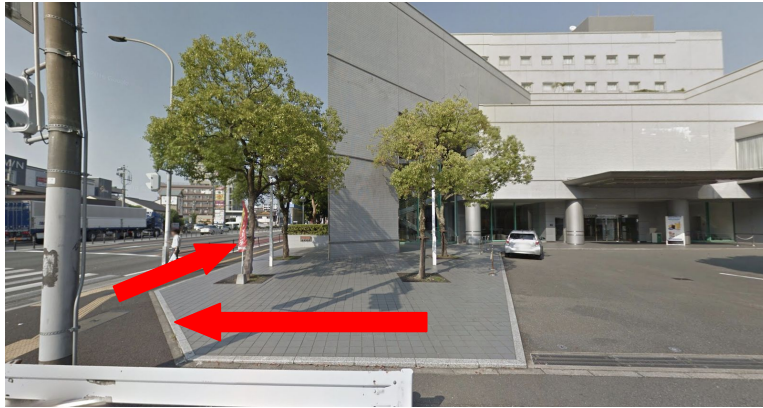

Guide to the Large Lecture Room from the Recent Hotel

About 15 minutes walk

1. Turn right at hotel entrance

2. Go straight

3. Go straight until you find pedestrian bridge.

4. Turn right and enter the gate

5. You'll soon find Large Lecture Room on your right side.

Guide to the Large Lecture Room from the Recent Hotel