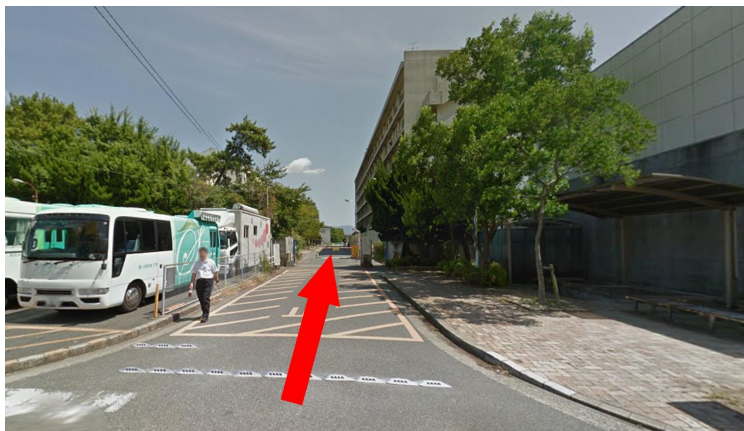

Guide to the Libraly Hall from the Recent Hotel

About 20 minutes walk

1. Turn left at hotel entrance

2. Turn left at first T-intersection

3. Go straight

4. Go straight (You can see Hakozaikiyudaimae Station to your right side)

5. Go straight (You can see this gate on your right side)

6. Turn right at this corner

7. Enter this gate and go straight

8. Go straight this intersection

9. Turn left at this corner

10. You'll find Libraly Hall in front of you