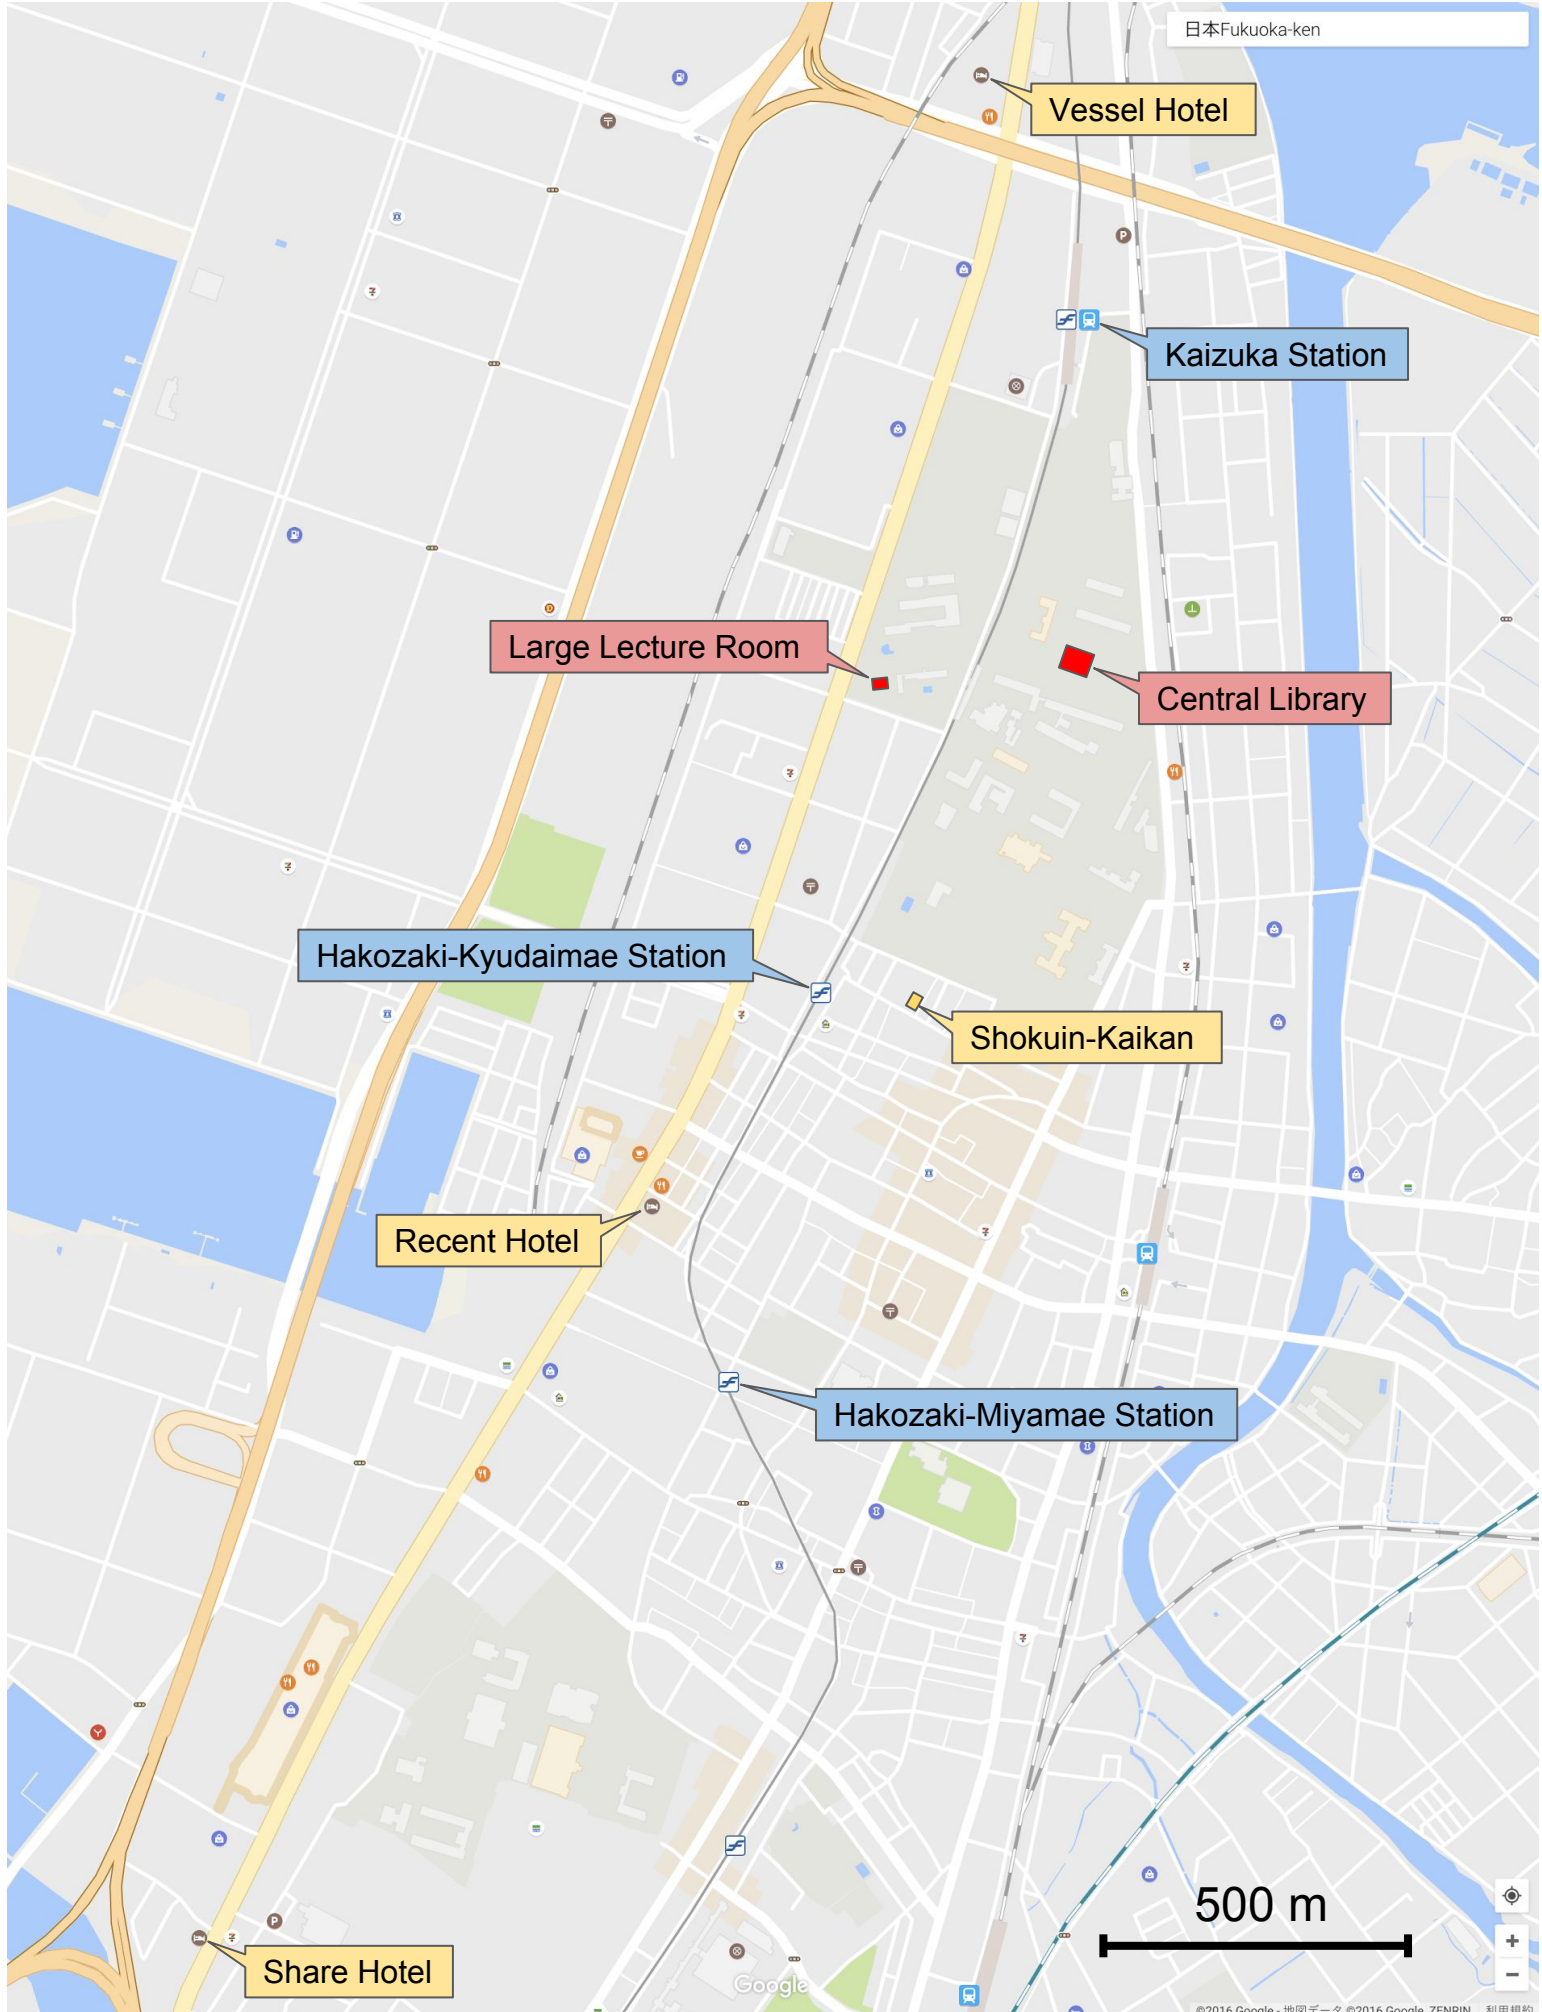

Wide-area Map

500 m

Lunch Map